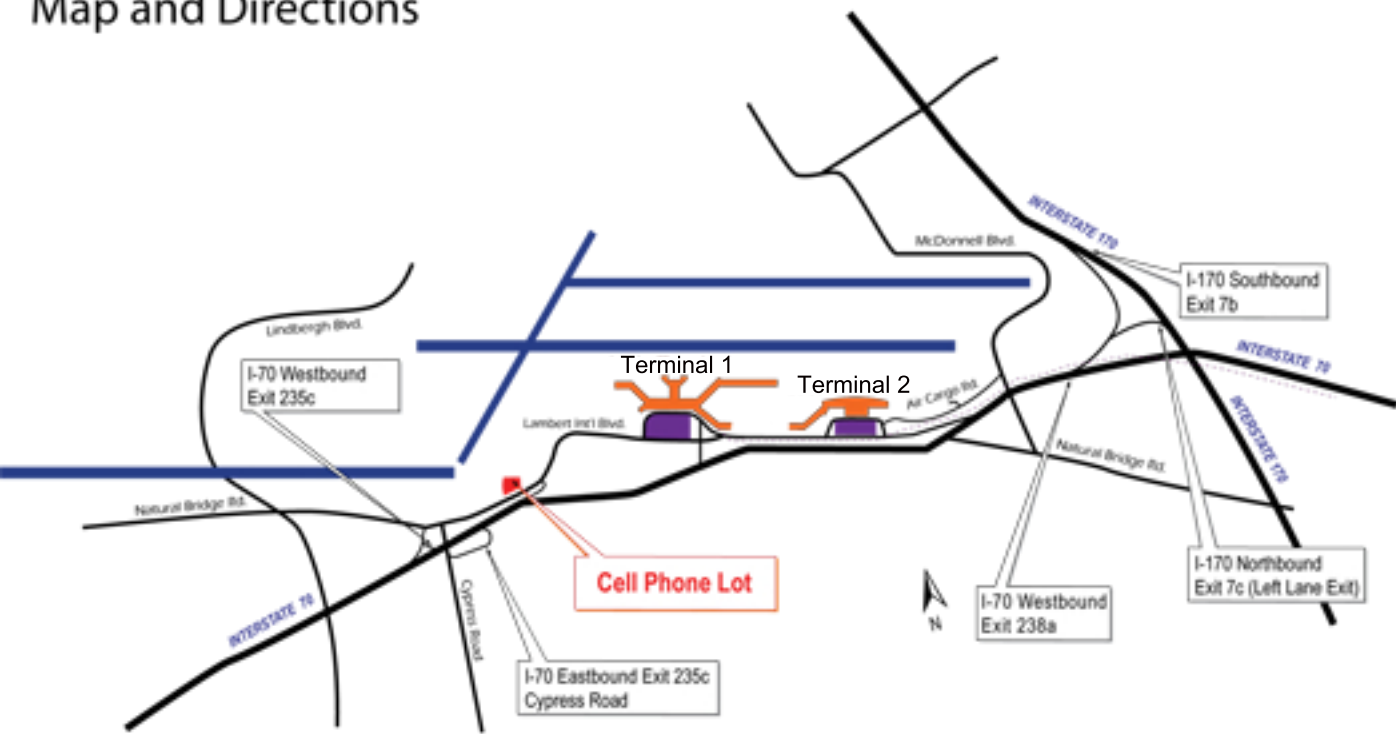

# Map and Directions

## Directions to Cell Phone Lot

From I-170 Northbound take exit 7c to I-70 Westbound to exit 235c (Natural Bridge Road). Take a right. Drive past the Cypress intersection for another 3/10 of a mile, the cell phone lot is on the left side of the road.

From I-170 Southbound take exit 7b to I-70 Westbound to exit 235c (Natural Bridge Road). Take a right. Drive past the Cypress intersection for another 3/10 of a mile, the cell phone lot is on the left side of the road.

From I-70 Eastbound take exit 235c (Cypress Road). Turn right on Cypress, under I-70 to Lambert International Blvd. Take a right. Drive 3/10 of a mile. The cell phone lot is on the left side of the road.