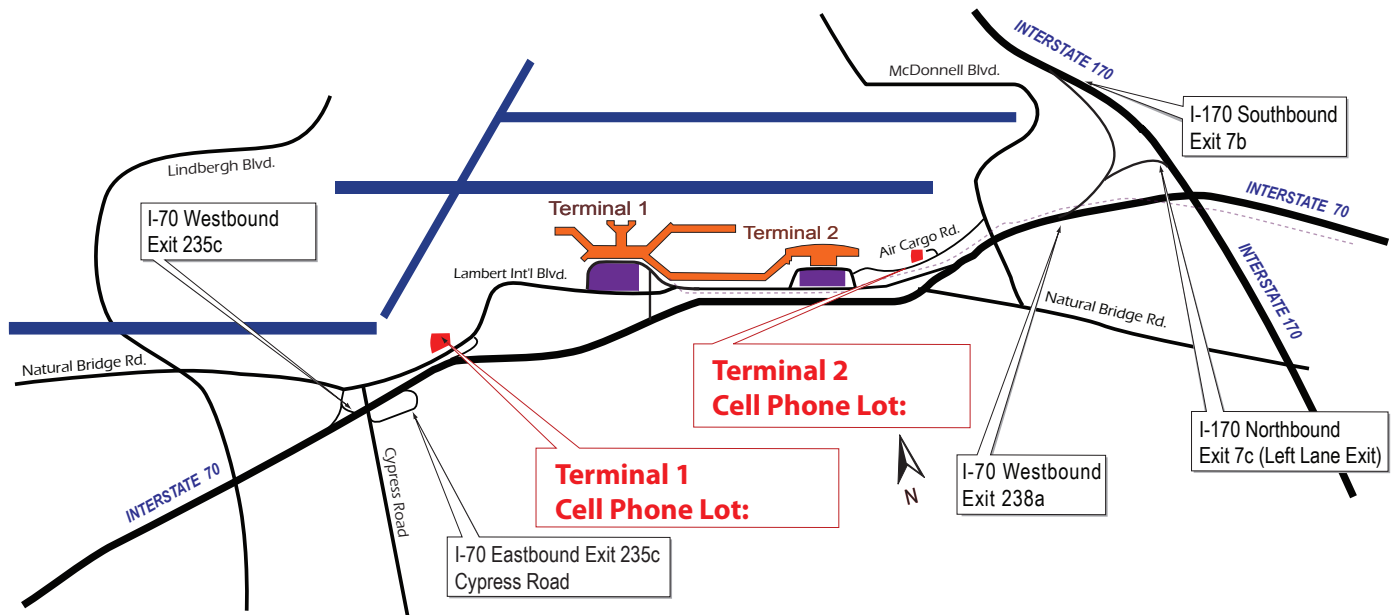

Map and Directions

Directions to Cell Phone Lot

Motorists can access both Lambert Cell Phone Lots via Lambert International Boulevard, which is the main east-west roadway connecting Terminal 1 and Terminal 2 and parallel to I-70.

Terminal 1 Cell Phone Lot:

The closest I-70 Airport exit is Cypress. Westbound highway traffic should turn right on Lambert International Boulevard. Eastbound traffic should take Cypress north, under I-70, to Lambert International Boulevard. Cell phone lot is 1/3 mile east of Cypress intersection on the north side of the road. For travelers heading west on Lambert International Boulevard, the cell phone lot is one mile west of Terminal 1.

Terminal 2 Cell Phone Lot:

Follow signs to Terminal 2 on Lambert International Boulevard. Enter Terminal 2 in the far right lane and make an immediate right (east) on Air Cargo Road. Cell phone lot is 1/3 mile on the north side of the road inside Lambert's Air Cargo complex.