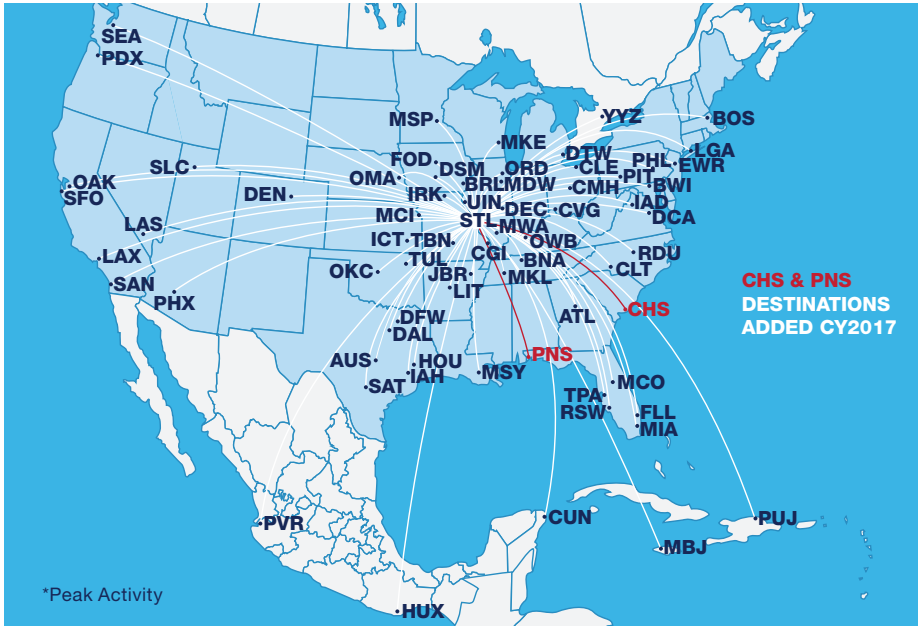

ST. LOUIS LAMBERT
INTERNATIONAL AIRPORT

CY2017 Passenger & Operation Statistics

71 Non-Stop Destinations* 70 in CY2016

DAILY DEPARTURES
(PEAK)

264
256 CY2016

ENPLANEMENTS
(BOARDINGS)

7,372,805
6,988,151 CY2016

CONNECTING
ENPLANEMENTS

1,522,411
1,173,533 CY2016

DEPLANED PASSENGERS
(ARRIVALS)

7,357,851
6,970,975 CY2016

TOTAL PASSENGERS: **14,730,656**

13,959,126 CY2016

5.5%
▲ INCREASE

Passengers & Operations