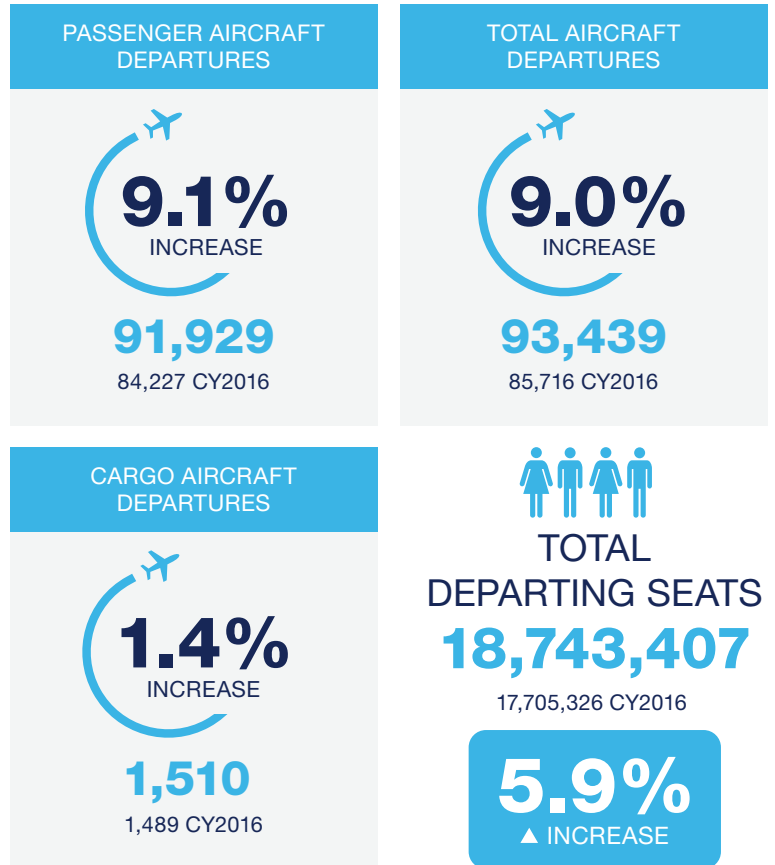

Aircraft Departures