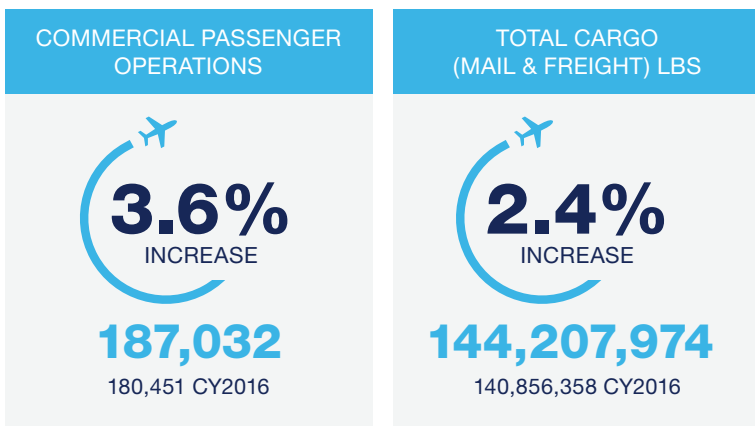

Aircraft Operations*

flystl.com/reports

for the latest statistics

flystl.com/news

for the latest news

facebook.com/flystl

@flystl

flystl

*Aircraft Operations = takeoffs and landings