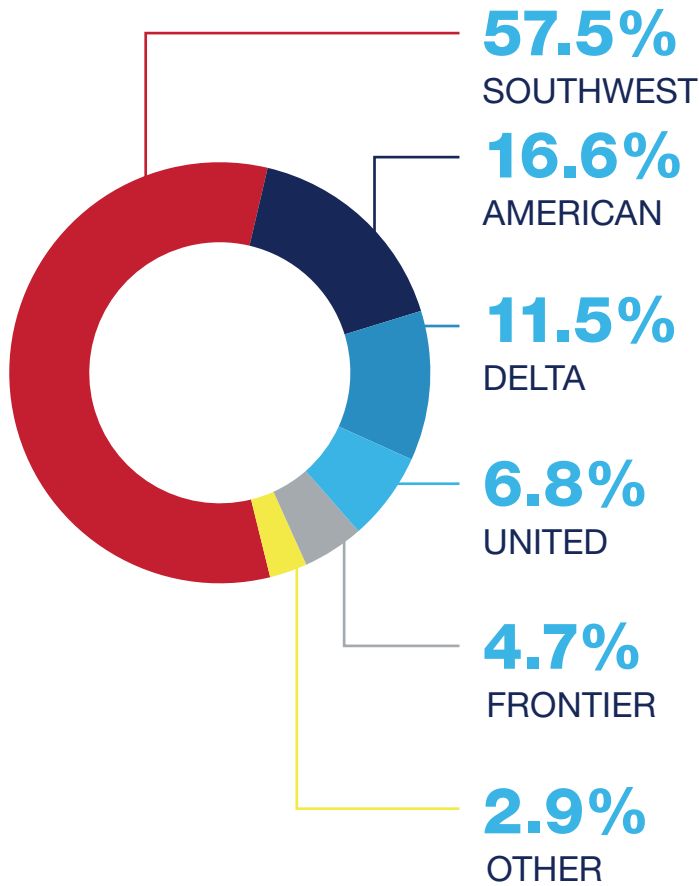

Passengers & Operations

Airline Market Shares by Total Enplaned Passengers