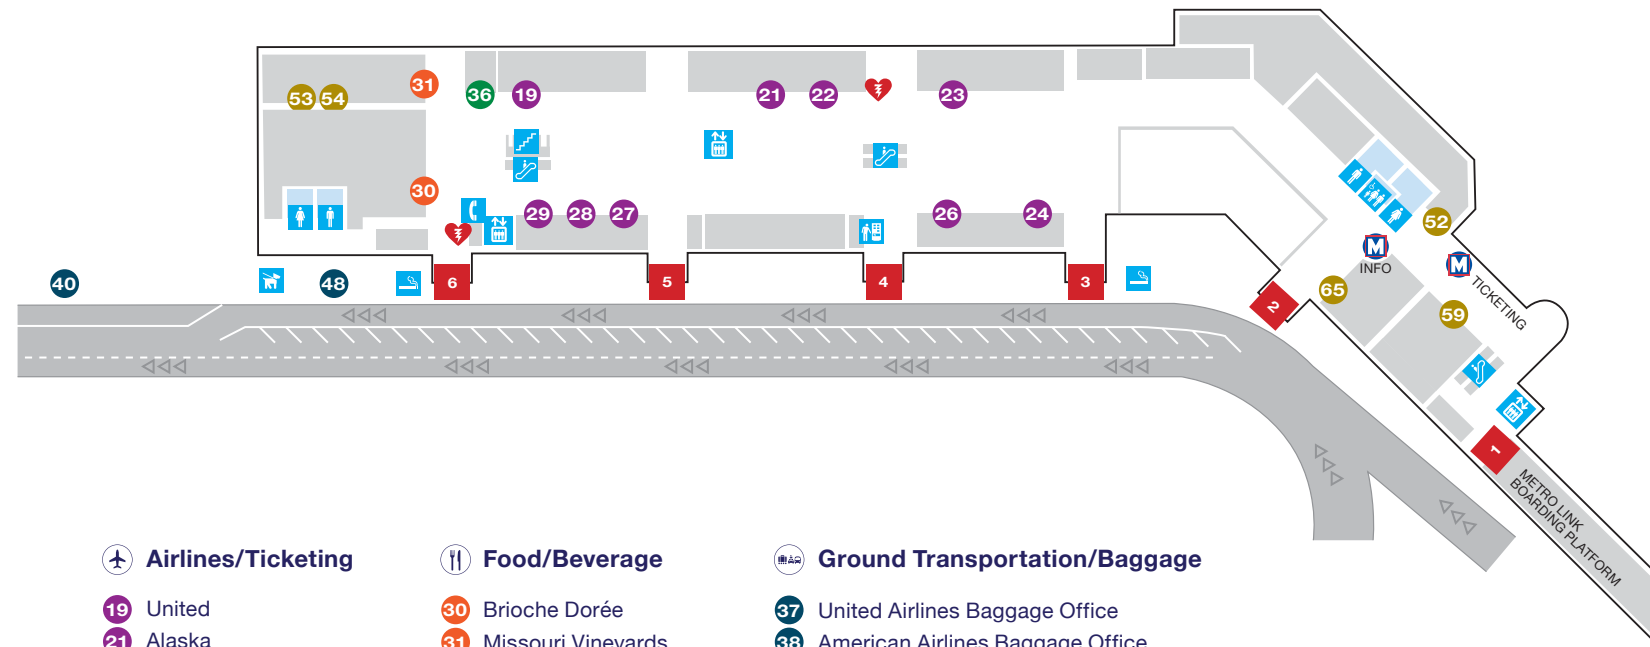

**T1** TERMINAL 1

**UPPER LEVEL**

- Airport Entrances/Exits
- Airline Gates
- Airport Information Booth
- Information
- AEDs
- Men's Restroom
- Women's Restroom
- Family Assist Restroom
- Lactation Suite
- Stairs
- Escalator
- Elevator
- Phones
- Vending Machine
- ATM
- Chapel
- Parking
- Service Animal Relief Area
- Smoking Area (Outside Only)
- US Postal Service Box
- Oversize Baggage Claim

**Retail**

- 36 Hudson

**Ground Transportation/Baggage**

- 37 United Airlines Baggage Office
- 38 American Airlines Baggage Office
- 39 Delta Airlines Baggage Office
- 40 Charter Buses
- 41 Hotel/Motel Shuttle
- 42 Passenger Pickup
- 43 Taxis/Limos
- 44 Terminal Shuttle to T2
- 45 Super Park Pickup
- 46 Off Airport Parking Pickup
- 47 Car Rental Pickup
- 48 Ride App Pickup

**Terminal Directory Services**

- 49 Airport Police
- 50 USO
- 51 JoAnne Wayne Conference Room
- 52 Lindbergh Conference Room
- 53 Missouri Vineyards Conference Room
- 54 Norton Conference Room
- 55 Aero Stage
- 56 Aero Event Space
- 57 The Lambert Gallery

- Elevator
- Speed Ramp
- Phones
- Vending Machine
- ATM
- Chapel
- Parking
- Service Animal Relief Area
- Smoking Area (Outside Only)

**Food/Beverage**

- 1 Baskin-Robbins/Dunkin'
- 2 Budweiser Brew House
- 3 Pizza Studio
- 4 Mike Shannon's Grill
- 5 Starbucks
- 6 Grounded in St. Louis
- 7 Vino Volo
- 8 Sweet Indulgences
- 9 Chili's
- 11 Schlafly Tap Room
- 12 Great Wraps
- 14 Goose Island