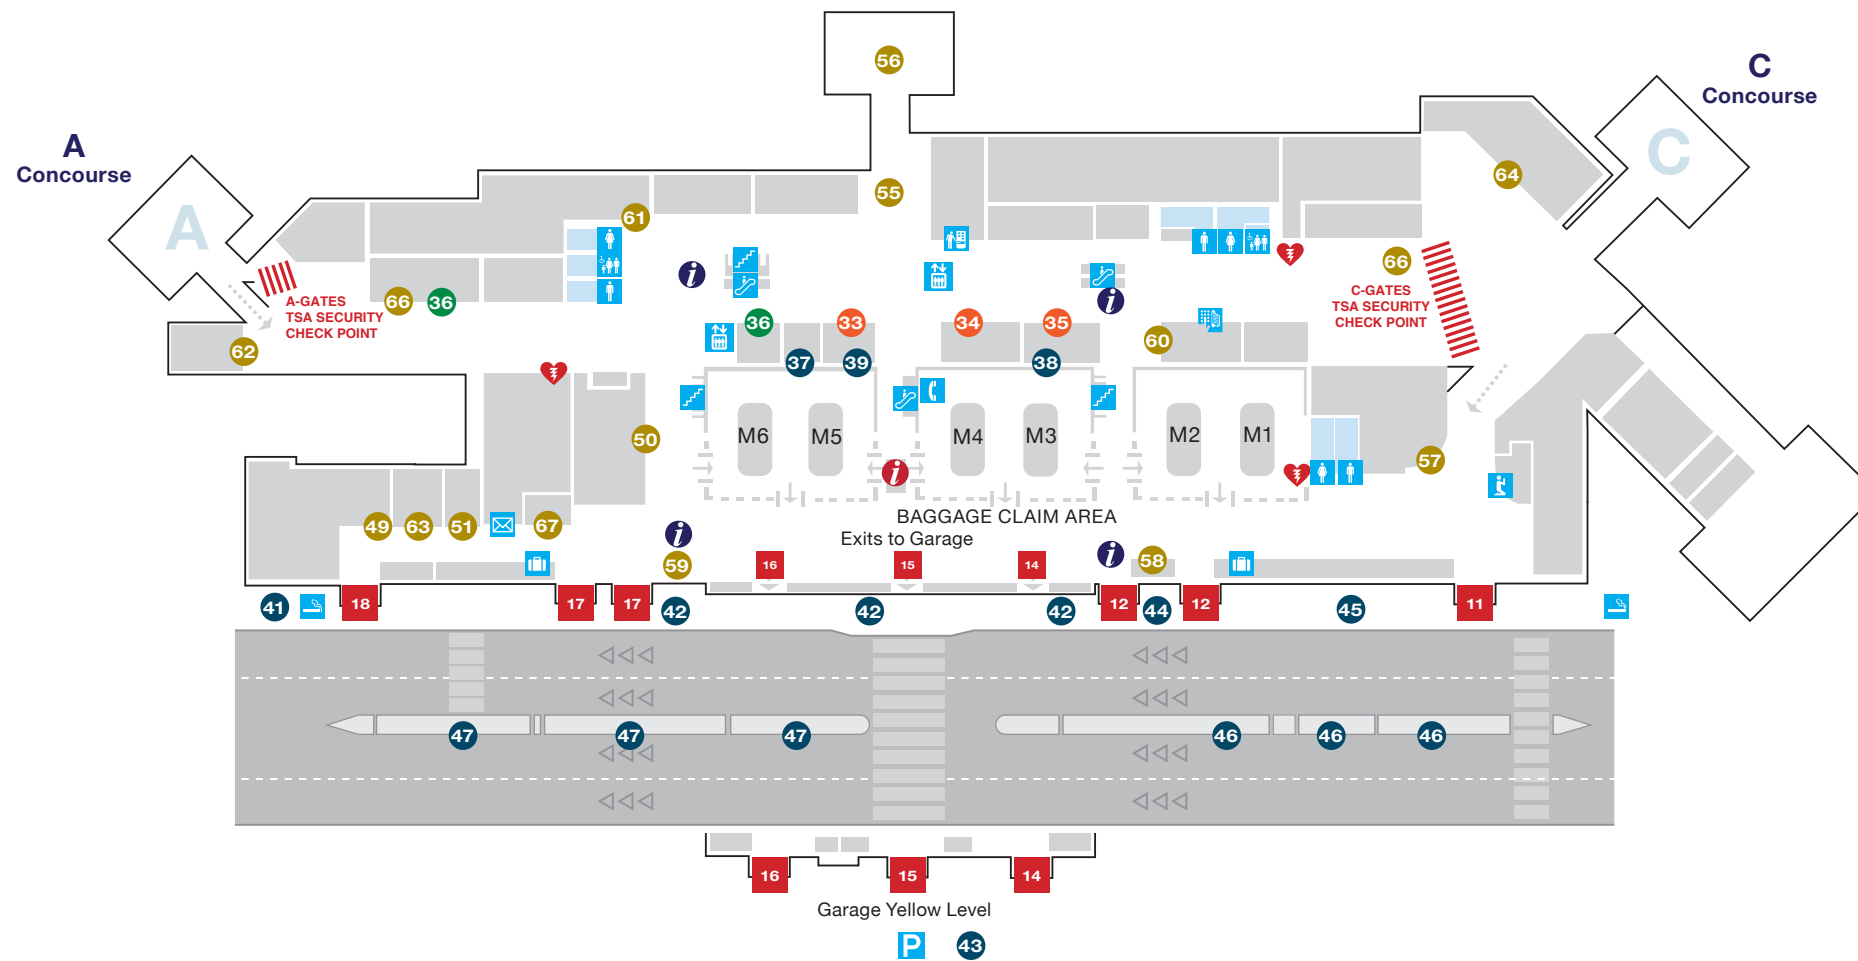

T1 TERMINAL 1

LOWER LEVEL