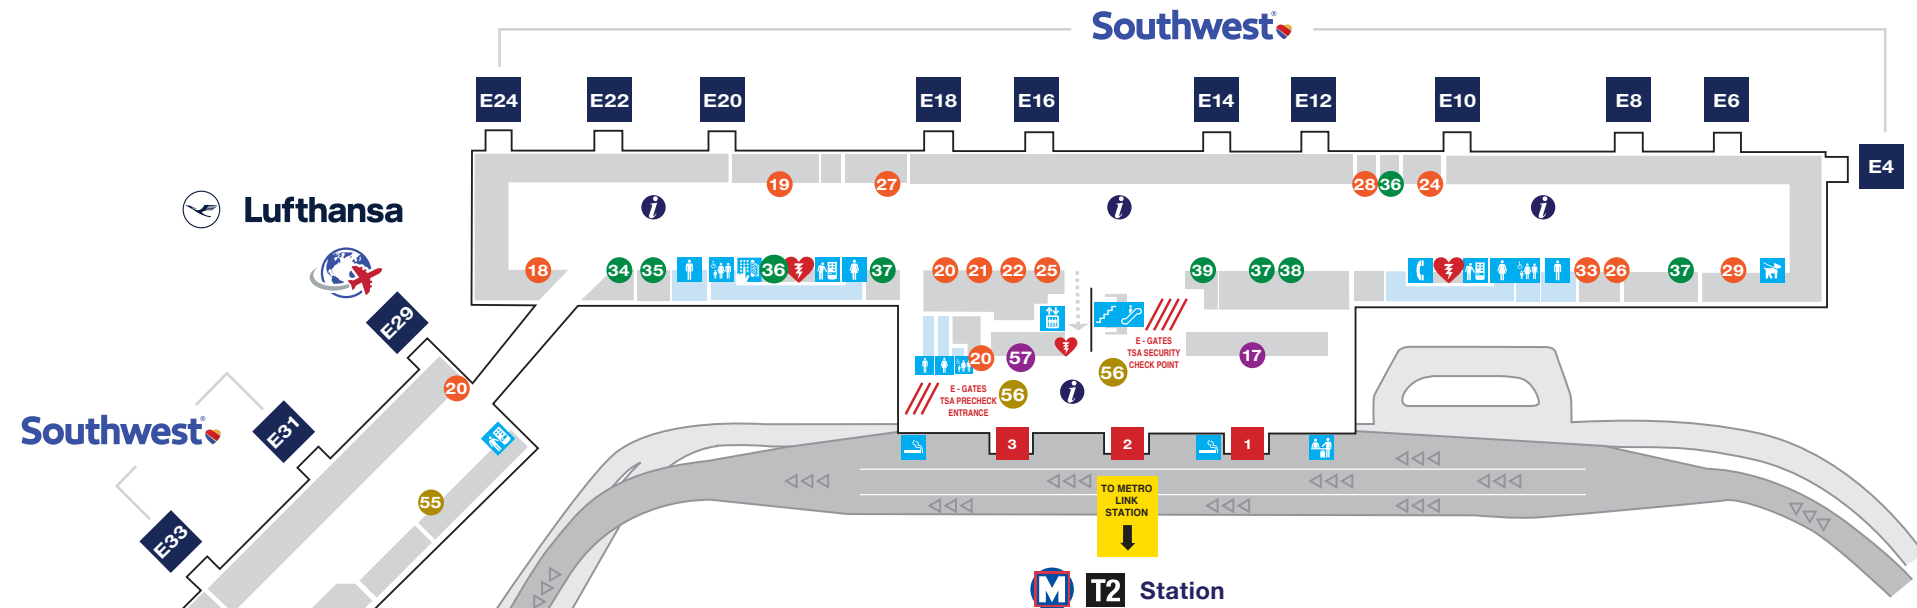

T2 TERMINAL 2

UPPER LEVEL

- | | | | | |
|---------------------------|------------------------------------|---------------------------|--------------------------------------|-------------------------------------|
| Airlines/Ticketing | Food/Beverage | Retail | Ground Transportation/Baggage | Terminal Directory Services |
| 17 Southwest Airlines | 18 St. Louis Brewmaster's Tap Room | 34 Kids Works | 42 Southwest Baggage Office | 52 USO |
| 57 Lufthansa Airlines | 19 The Blue Note | 35 CNN Newsstand | 43 Charter Buses | 53 Explore St. Louis Visitor Center |
| | 20 Starbucks | 36 Tech on the Go | 44 Hotel/Motel Shuttle | 54 Hotel Reservation Board |
| | 21 California Pizza Kitchen | 37 Hudson | 45 Passenger Pickup | 55 Wingtips Lounge |
| | 22 Burger King | 38 St. Louis Sports | 46 Taxis/Limos | 56 CLEAR |
| | 23 Dunkin' | 39 Natalie's Candy Jar | 47 Terminal Shuttle to T1 | |
| | 24 Eighteen-76 | 40 St. Louis Market Place | 48 Super Park Pickup | |
| | 25 Baskin-Robbins/Dunkin' | | 49 Off Airport Parking Pickup | |
| | 26 Great American Bagel | | 50 Car Rental Pickup | |
| | 27 Vino Volo | | 51 Ride App Pickup | |
| | 28 Auntie Anne's Pretzels | | | |
| | 29 Pasta House/Schlafly | | | |
| | 30 Stella Artois Bar | | | |
| | 31 Three Kings Public House | | | |
| | 32 Biscuits, Beer & BBQ | | | |
| | 33 Urban Chestnut Brewing Company | | | |

- | | | | |
|---------------------------|----------------------------|-----------|-----------------------------|
| Airport Entrances/Exits | Men's Restroom | Stairs | Vending Machine |
| Airline Gates | Women's Restroom | Escalator | Chapel |
| Airport Information Booth | Family Assist Restroom | Elevator | Smoking Area (Outside Only) |
| Information | Lactation Suite | Phones | Speed Ramp |
| AEDs | Service Animal Relief Area | ATM | Curbside Check-In |
| Parking | Oversize Baggage Claim | | |

T2 TERMINAL 2

LOWER LEVEL

Lambert International Blvd