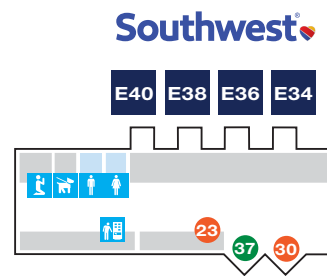

T2 TERMINAL 2

UPPER LEVEL

- | | | | | |
|---------------------------|------------------------------------|---------------------------|--------------------------------------|-------------------------------------|
| Airlines/Ticketing | Food/Beverage | Retail | Ground Transportation/Baggage | Terminal Directory Services |
| 17 Southwest Airlines | 18 St. Louis Brewmaster's Tap Room | 34 Kids Works | 42 Southwest Baggage Office | 52 USO |
| 57 Lufthansa Airlines | 19 The Blue Note | 35 CNN Newsstand | 43 Charter Buses | 53 Explore St. Louis Visitor Center |
| | 20 Starbucks | 36 Tech on the Go | 44 Hotel/Motel Shuttle | 54 Hotel Reservation Board |
| | 21 California Pizza Kitchen | 37 Hudson | 45 Passenger Pickup | 55 Wingtips Lounge |
| | 22 Burger King | 38 St. Louis Sports | 46 Taxis/Limos | 56 CLEAR |
| | 23 Dunkin' | 39 Natalie's Candy Jar | 47 Terminal Shuttle to T1 | |
| | 24 Eighteen-76 | 40 St. Louis Market Place | 48 Super Park Pickup | |
| | 25 Baskin-Robbins/Dunkin' | | 49 Off Airport Parking Pickup | |
| | 26 Great American Bagel | | 50 Car Rental Pickup | |
| | 27 Vino Volo | | 51 Ride App Pickup | |
| | 28 Auntie Anne's Pretzels | | | |
| | 29 Pasta House/Schlafly | | | |
| | 30 Stella Artois Bar | | | |
| | 31 Three Kings Public House | | | |
| | 32 Biscuits, Beer & BBQ | | | |
| | 33 Urban Chestnut Brewing Company | | | |

- | | | | |
|---------------------------|----------------------------|-----------|-----------------------------|
| Airport Entrances/Exits | Men's Restroom | Stairs | Vending Machine |
| Airline Gates | Women's Restroom | Escalator | Chapel |
| Airport Information Booth | Family Assist Restroom | Elevator | Smoking Area (Outside Only) |
| Information | Lactation Suite | Phones | Speed Ramp |
| AEDs | Service Animal Relief Area | ATM | Curbside Check-In |
| Parking | Oversize Baggage Claim | | |

T2 TERMINAL 2

LOWER LEVEL

Lambert International Blvd