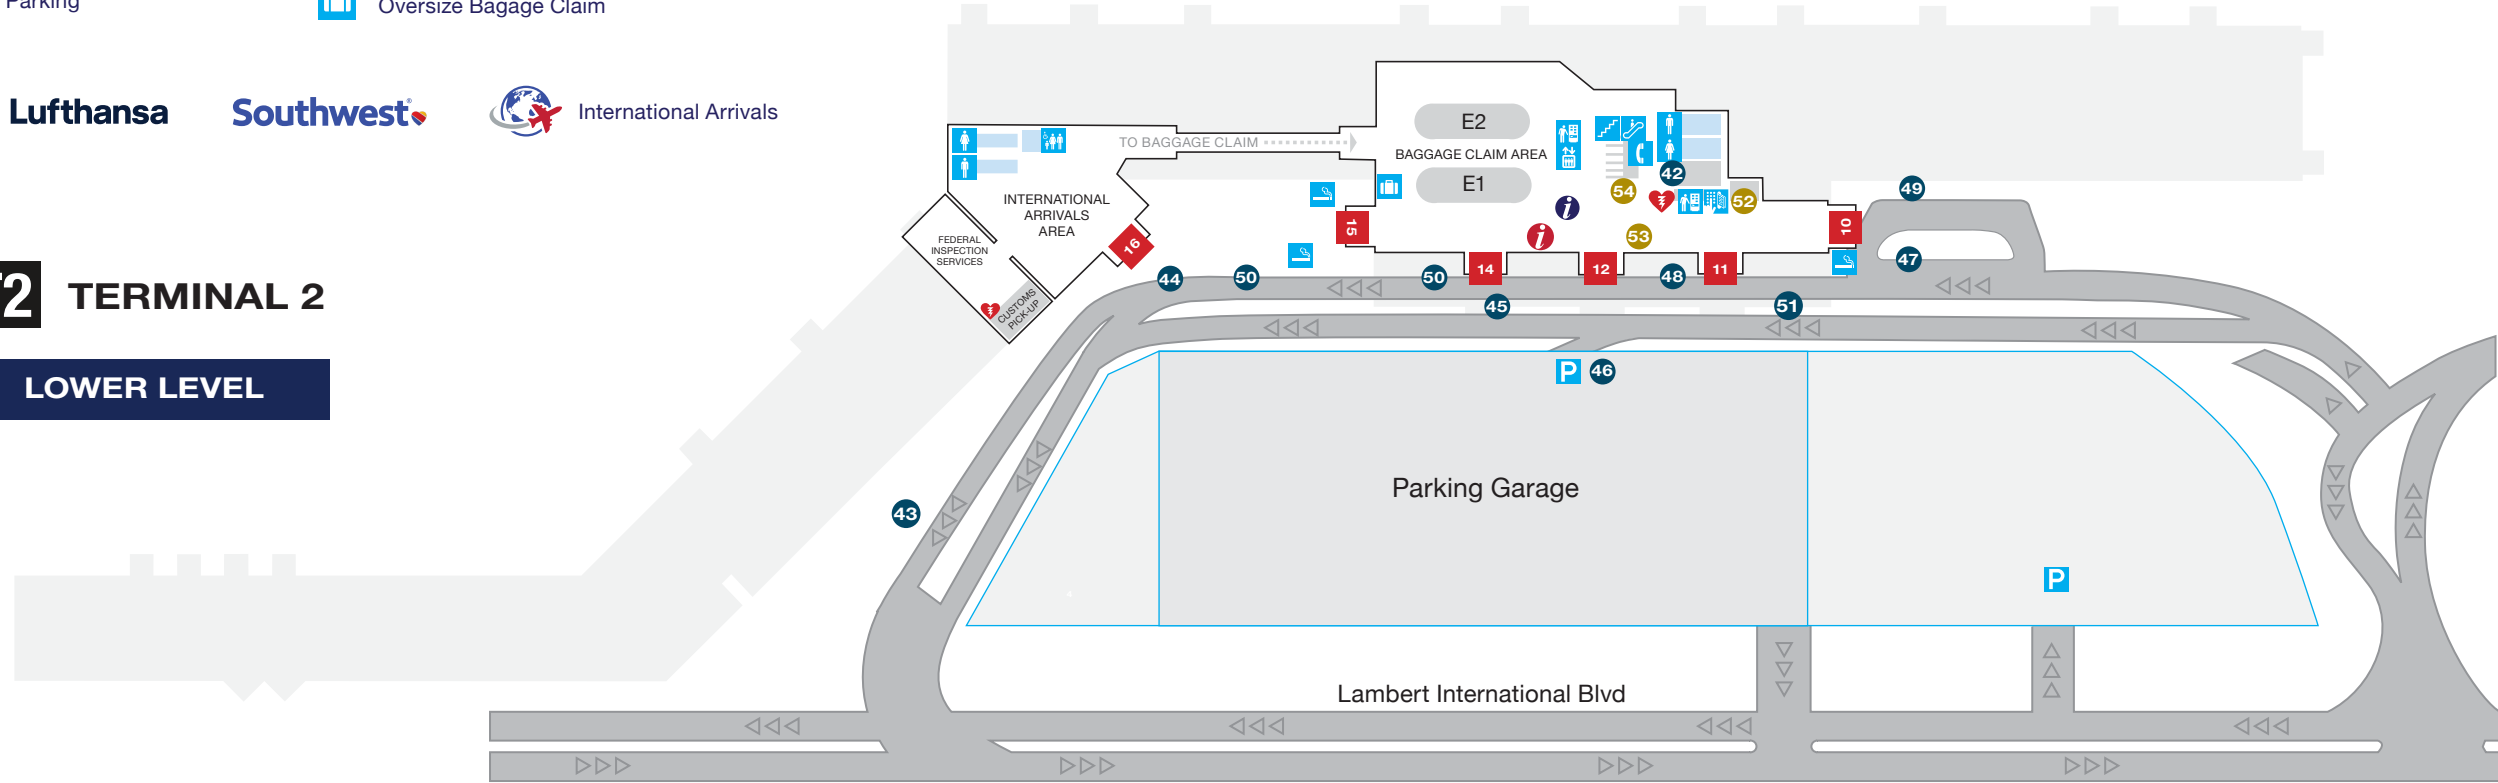

T2 TERMINAL 2

UPPER LEVEL

- | | | | | |
|---------------------------|------------------------------------|---------------------------|--------------------------------------|-------------------------------------|
| Airlines/Ticketing | Food/Beverage | Retail | Ground Transportation/Baggage | Terminal Directory Services |
| 17 Southwest Airlines | 18 St. Louis Brewmaster's Tap Room | 34 Kids Works | 42 Southwest Baggage Office | 52 USO |
| 57 Lufthansa Airlines | 19 The Blue Note | 35 CNN Newsstand | 43 Charter Buses | 53 Explore St. Louis Visitor Center |
| | 20 Starbucks | 36 Tech on the Go | 44 Hotel/Motel Shuttle | 54 Hotel Reservation Board |
| | 21 California Pizza Kitchen | 37 Hudson | 45 Passenger Pickup | 55 Wingtips Lounge |
| | 22 Burger King | 38 St. Louis Sports | 46 Taxis/Limos | 56 CLEAR |
| | 23 Dunkin' | 39 Natalie's Candy Jar | 47 Terminal Shuttle to T1 | |
| | 24 Eighteen-76 | 40 St. Louis Market Place | 48 Super Park Pickup | |
| | 25 Baskin-Robbins/Dunkin' | | 49 Off Airport Parking Pickup | |
| | 26 Great American Bagel | | 50 Car Rental Pickup | |
| | 27 Vino Volo | | 51 Ride App Pickup | |
| | 28 Auntie Anne's Pretzels | | | |
| | 29 Pasta House/Schlafly | | | |
| | 30 Stella Artois Bar | | | |
| | 31 Three Kings Public House | | | |
| | 32 Biscuits, Beer & BBQ | | | |
| | 33 Urban Chestnut Brewing Company | | | |

- | | | | |
|---------------------------|----------------------------|-----------|-----------------------------|
| Airport Entrances/Exits | Men's Restroom | Stairs | Vending Machine |
| Airline Gates | Women's Restroom | Escalator | Chapel |
| Airport Information Booth | Family Assist Restroom | Elevator | Smoking Area (Outside Only) |
| Information | Lactation Suite | Phones | Speed Ramp |
| AEDs | Service Animal Relief Area | ATM | Curbside Check-In |
| Parking | Oversize Baggage Claim | | |

T2 TERMINAL 2

LOWER LEVEL

Lambert International Blvd