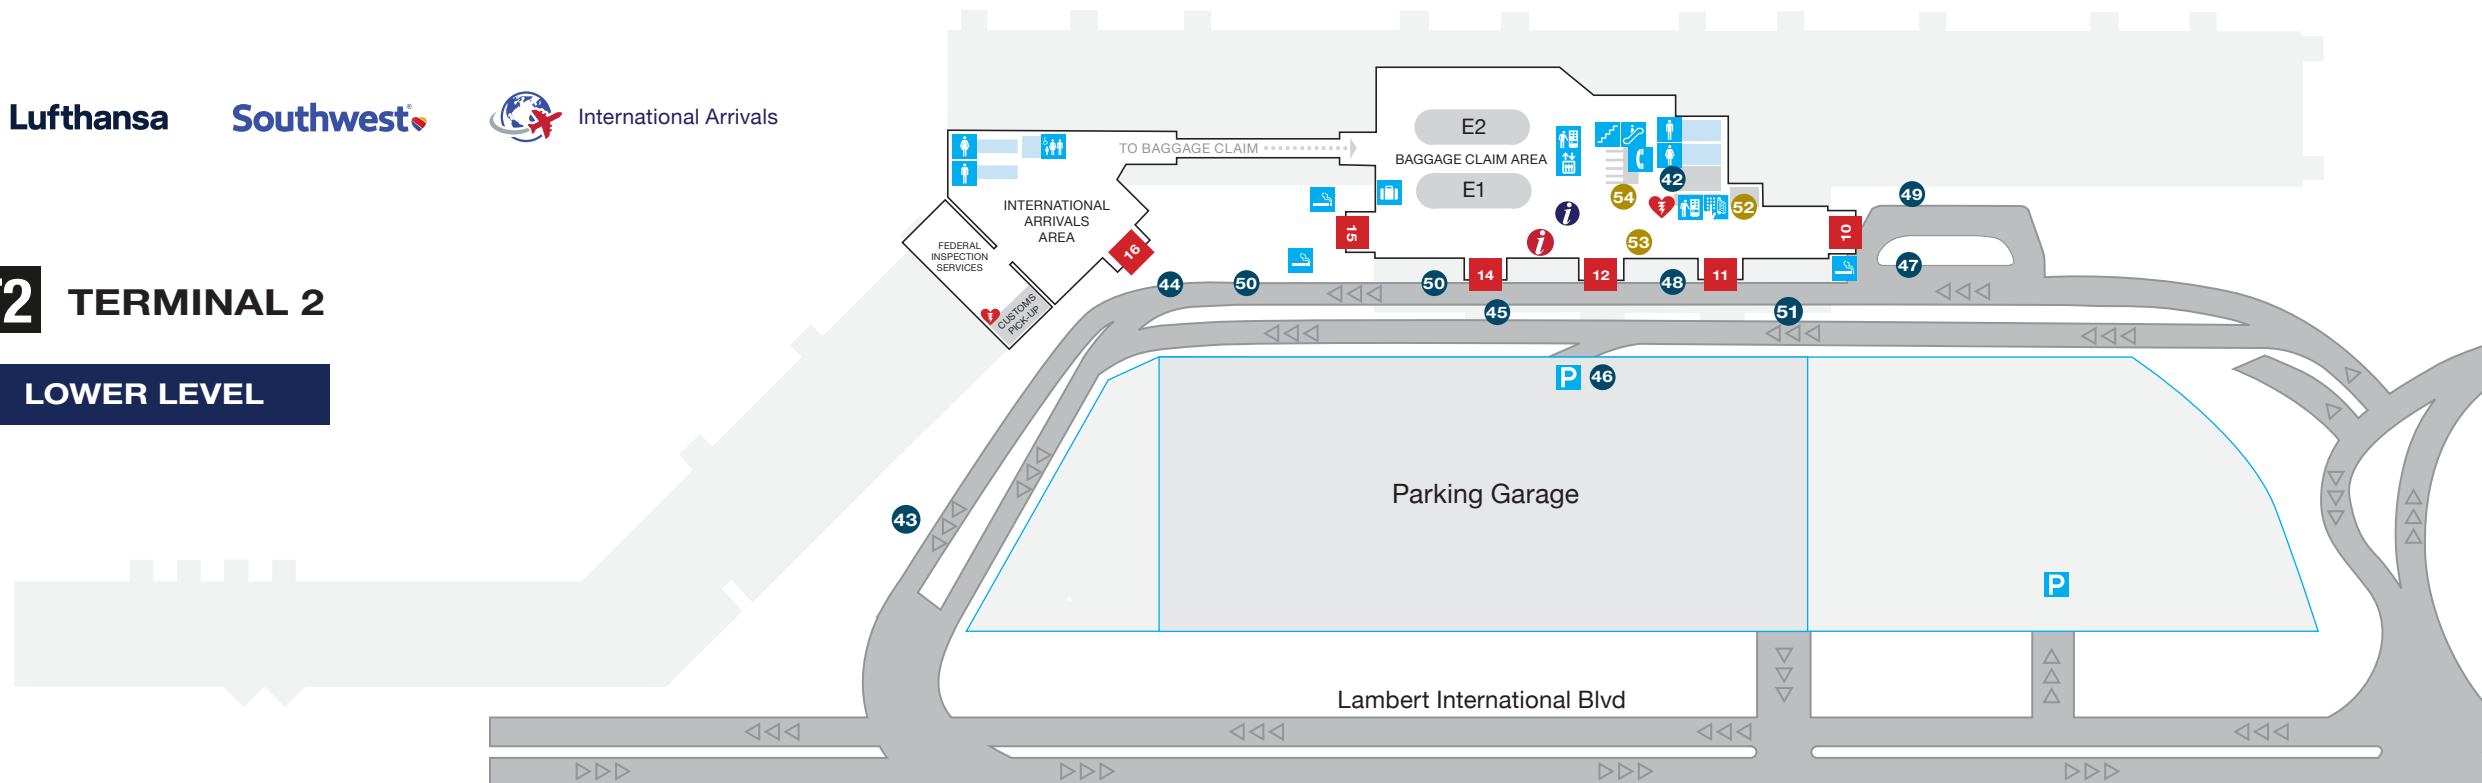

**Terminal Directory Services**

- 52 USO
- 53 Explore St. Louis Visitor Center
- 54 Hotel Reservation Board
- 55 Wingtips Lounge
- 56 CLEAR

- |                           |                            |           |                             |
|---------------------------|----------------------------|-----------|-----------------------------|
| Airport Entrances/Exits   | Men's Restroom             | Stairs    | Vending Machine             |
| Airline Gates             | Women's Restroom           | Escalator | Chapel                      |
| Airport Information Booth | Family Assist Restroom     | Elevator  | Smoking Area (Outside Only) |
| Information               | Lactation Suite            | Phones    | Speed Ramp                  |
| AEDs                      | Service Animal Relief Area | ATM       | Curbside Check-In           |
| Parking                   | Oversize Baggage Claim     |           |                             |

Lufthansa Southwest International Arrivals

**T2** TERMINAL 2

**LOWER LEVEL**

Lambert International Blvd