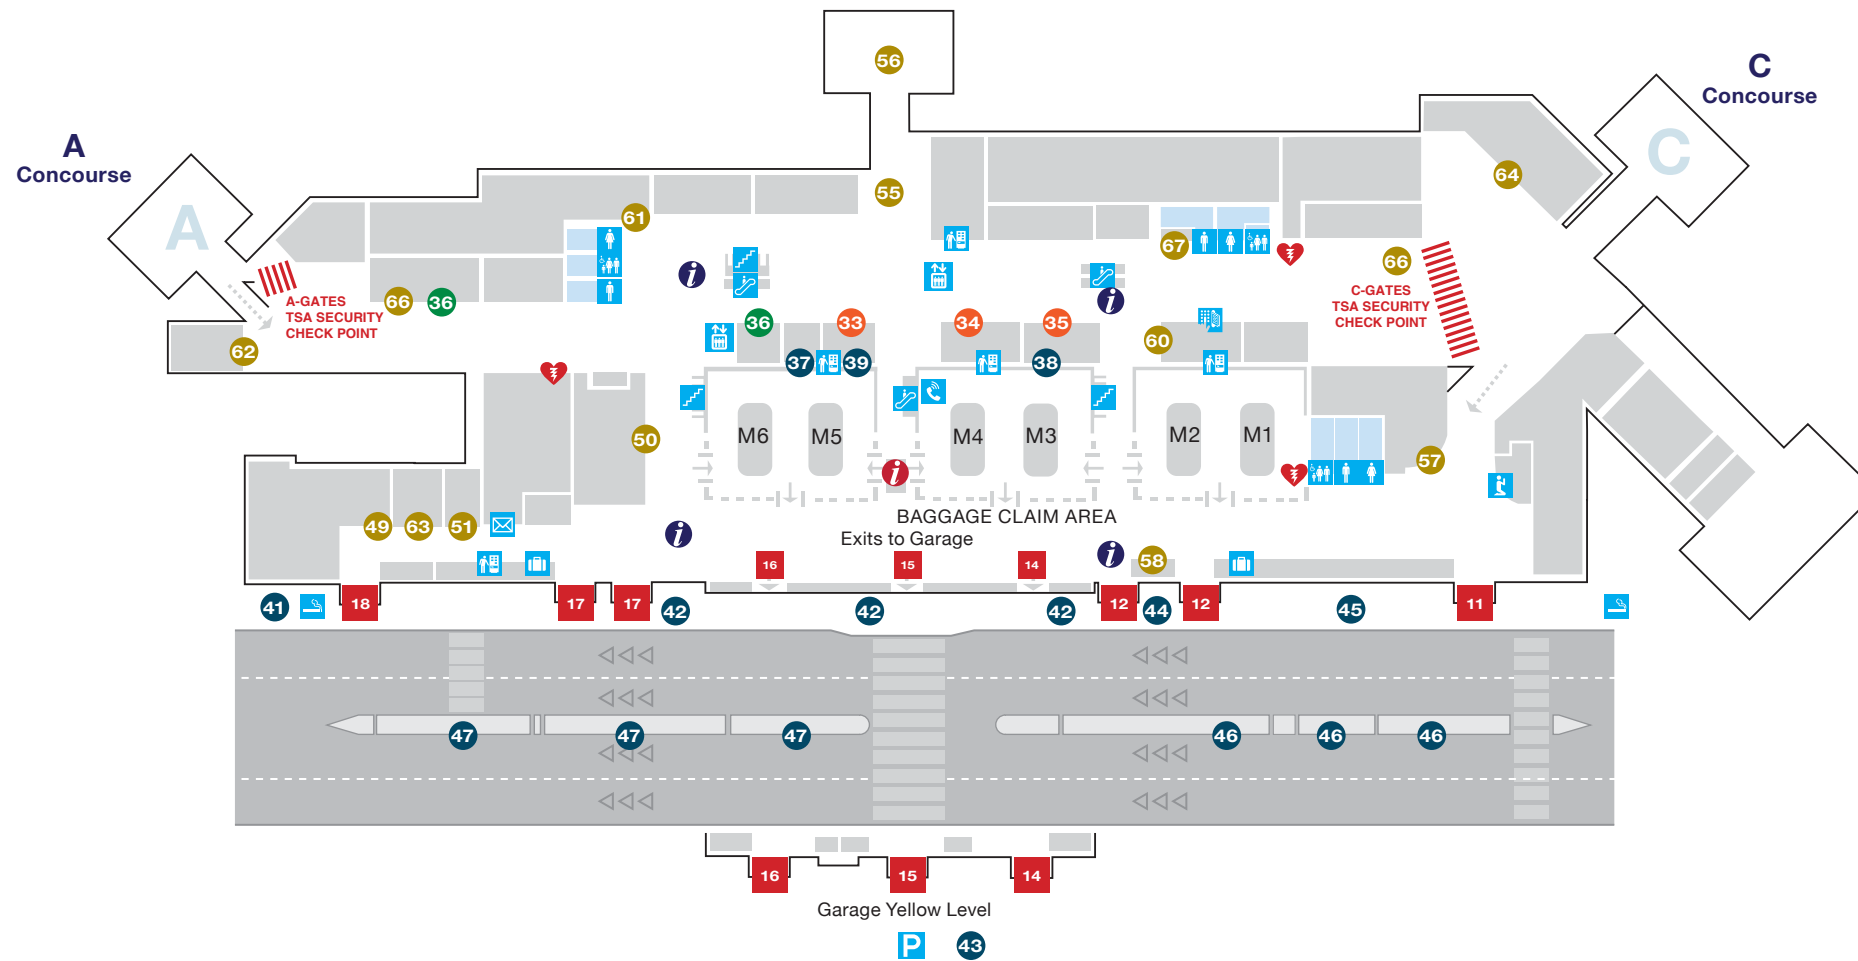

**Retail**

- 36 Hudson

**Terminal Directory Services**

- 49 Airport Police
- 50 USO
- 51 JoAnne Wayne Conference Room
- 52 Lindbergh Conference Room
- 53 Missouri Vineyards Conference Room
- 54 Norton Conference Room
- 55 Aero Stage
- 56 Aero Event Space
- 57 Kling Family Gallery
- 58 Explore St. Louis Visitor Center
- 60 US Bank
- 61 Airport Admin. Office
- 62 Airport Properties Office
- 63 Airport Badging Office
- 64 American Airlines Admiral's Club
- 66 CLEAR
- 67 TSA Pre-Enrollment

**T1** TERMINAL 1

**LOWER LEVEL**

**T1** TERMINAL 1

**A CONCOUSE**

- Airport Entrances/Exits
- Airline Gates
- Information
- AEDs
- Men's Restroom
- Women's Restroom
- Family Assist Restroom
- Lactation Suite
- Stairs
- Escalator

- Elevator
- Speed Ramp
- Phone (Volume Control)
- Vending Machine
- ATM
- Chapel
- Parking
- Service Animal Relief Area
- Smoking Area (Outside Only)

**Food/Beverage**

- 1 Midtown Cafe
- 2 Budweiser Brew House
- 3 Pizza Studio
- 4 Mike Shannon's Grill
- 5 Starbucks
- 6 Grounded in St. Louis
- 7 Vino Volo
- 8 Sweet Indulgences
- 9 NASCAR Drafthouse
- 11 Schlafly Tap Room
- 12 Great Wraps
- 68 Kingside Dinner
- 69 Ted Drewes Frozen Custard

**Retail**

- 15 Tech on the Go
- 16 Hudson
- 17 Discover St. Louis
- 18 Ebony News
- 20 Natalie's Candy Jar
- 21 Luxe
- 70 Rip Curl

**Terminal Directory Services**

- 22 St. Louis International Play Port
- 64 American Airlines Admiral's Club