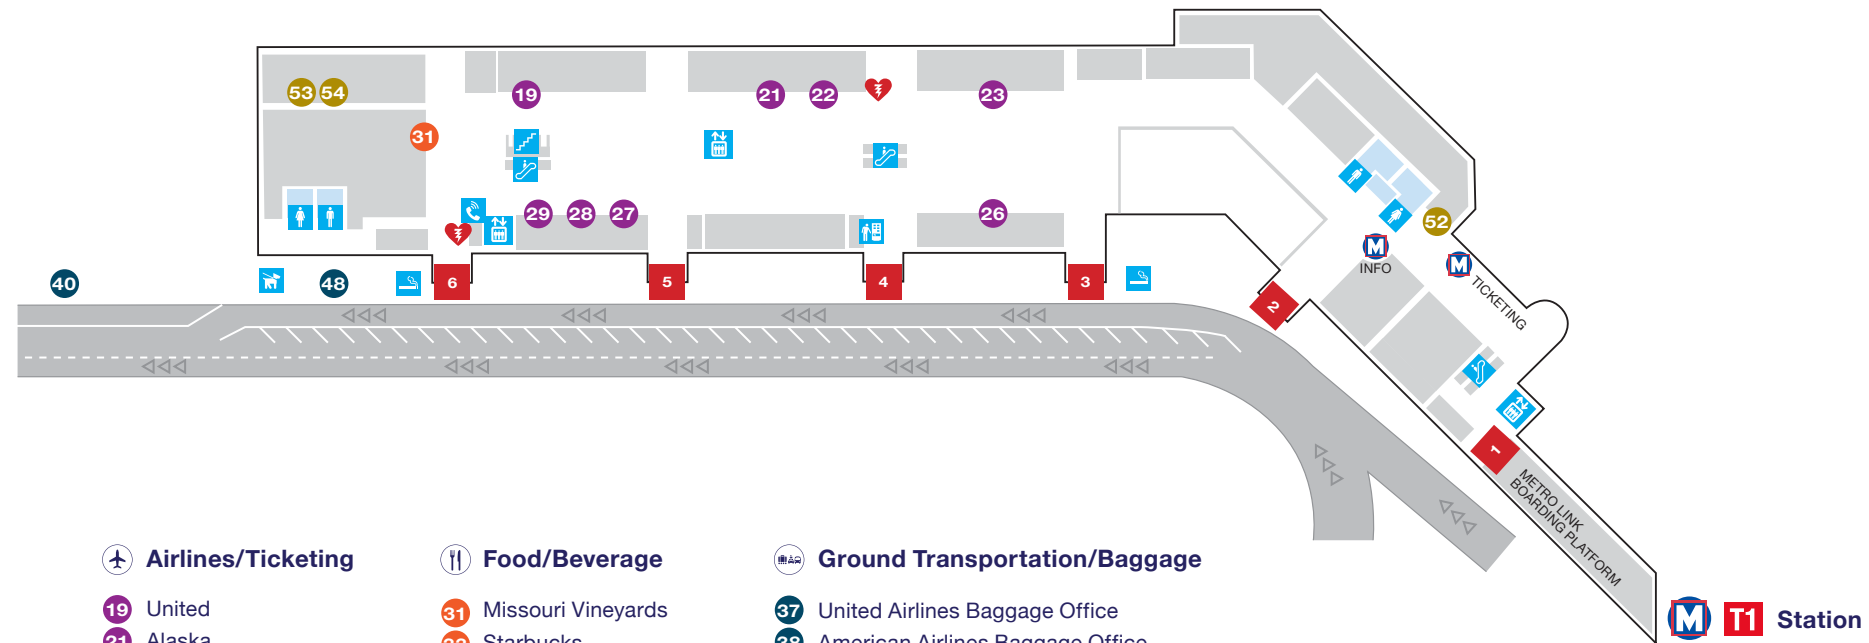

**T1** TERMINAL 1

**UPPER LEVEL**

- Airport Entrances/Exits
- Airline Gates
- Airport Information Booth
- Information
- AEDs
- Men's Restroom
- Women's Restroom
- Family Assist Restroom
- Lactation Suite
- Stairs
- Escalator

- 19 United
- 21 Alaska
- 22 Delta
- 23 American
- 26 Sun Country
- 27 Frontier
- 28 Air Canada
- 29 Southern Airways Express

**Food/Beverage**

- 31 Missouri Vineyards
- 33 Starbucks
- 34 Bracket Room
- 35 Great American Bagel

- Elevator
- Speed Ramp
- Phone (Volume Control)
- Vending Machine
- ATM
- Chapel
- Parking
- Service Animal Relief Area
- Smoking Area (Outside Only)

**Food/Beverage**

- 1 Midtown Cafe
- 2 Budweiser Brew House
- 3 Pizza Studio
- 4 Mike Shannon's Grill
- 5 Starbucks
- 6 Grounded in St. Louis
- 7 Vino Volo
- 8 Sweet Indulgences
- 9 NASCAR Drafthouse
- 11 Schlafly Tap Room
- 12 Great Wraps
- 68 Kingside Dinner
- 69 Ted Drewes Frozen Custard

**Retail**

- 15 Tech on the Go
- 16 Hudson
- 17 Discover St. Louis
- 18 Ebony News
- 20 Natalie's Candy Jar
- 21 Luxe
- 70 Rip Curl

**Terminal Directory Services**

- 22 St. Louis International Play Port
- 64 American Airlines Admiral's Club